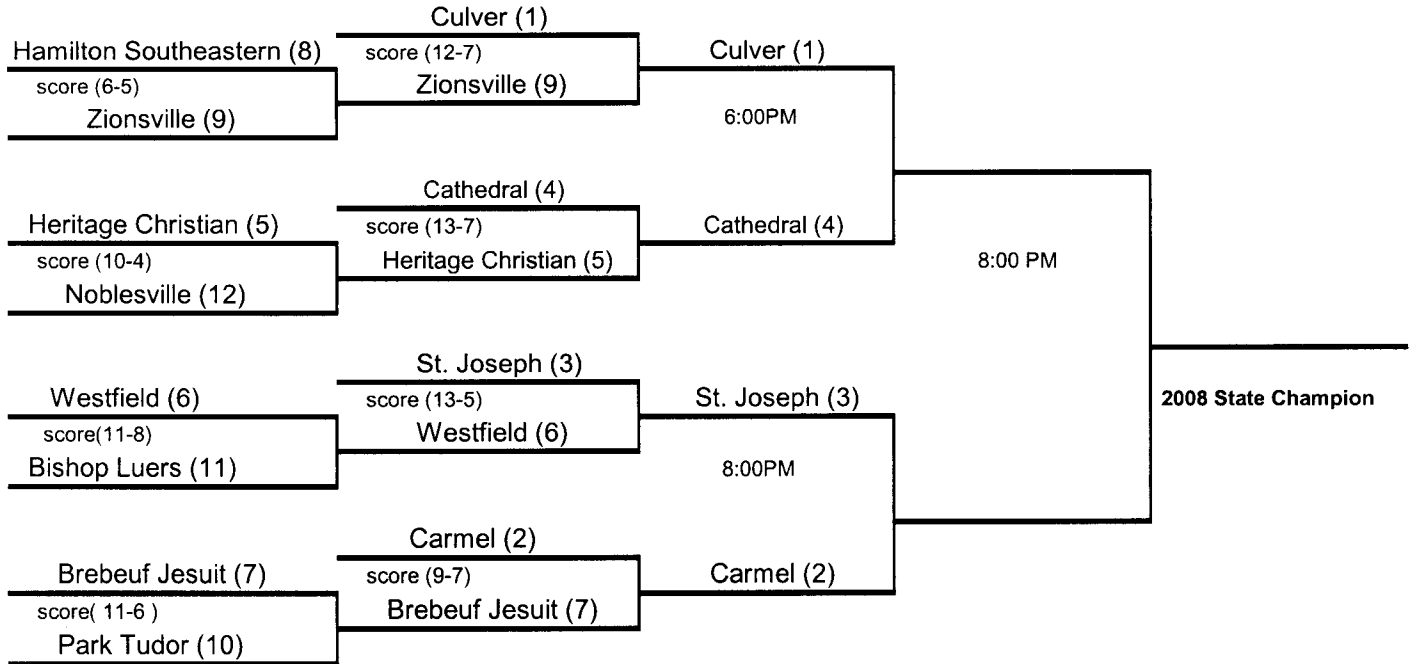

# 2008 INDIANA LACROSSE IHSLA STATE CHAMPIONSHIP

First Round  
Thurs or Fri  
May 15 & 16

Second Round  
Sat, May 17

Semi-Finals  
Fri, May 23  
IUPUI

Final  
Sat, May 24  
IUPUI @ 8:00PM

## 2008 CONSOLATION BRACKET

Sat, May 17

Sat, May 24 @ IUPUI  
(Semis & Final)